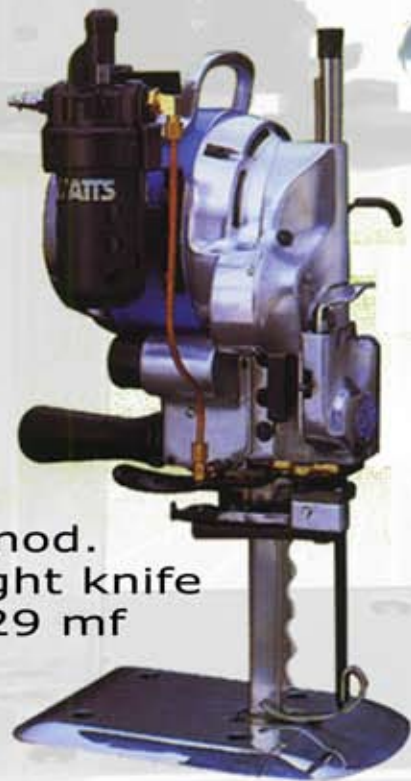

# Eastman<sup>®</sup>

STRAIGHT KNIFE MACHINES

Taglierine Verticali

mod. brute  
eastman 8627

mod. bluestreak II  
eastman 8629

mod. straight knife  
629 mf

mod. straight knife  
629 pm